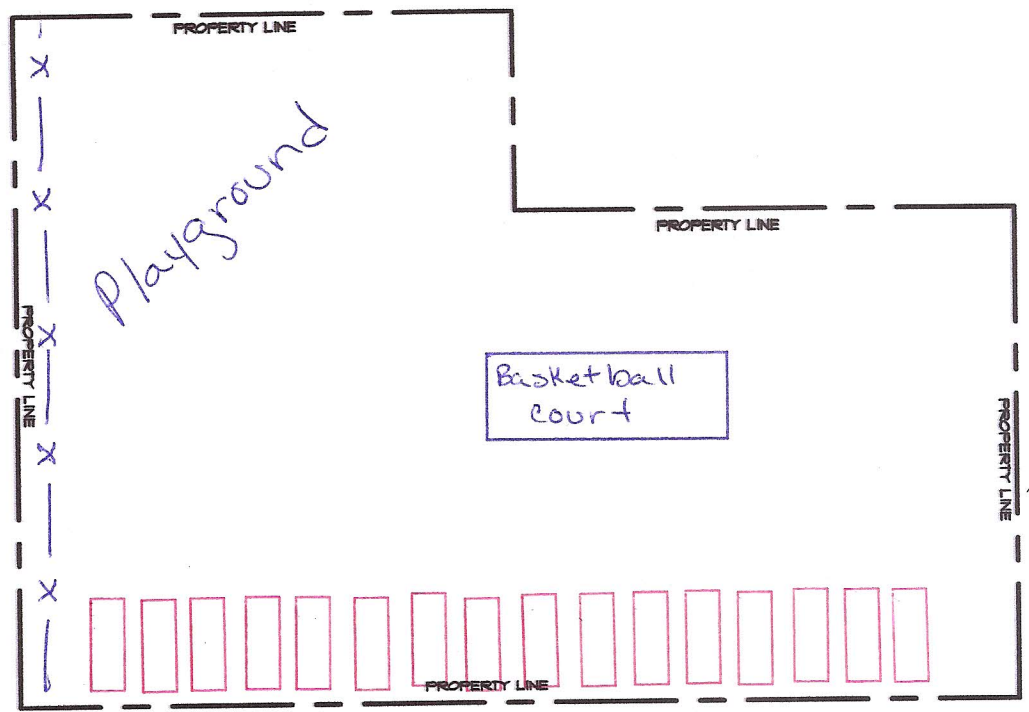

# Clubhouse Parking

W3730 Clubhouse Drive - Lake Como, Wisconsin

## Lake Como Beach Clubhouse

Park on either side CLUB COURT

Parking on corner of Acacia + Clubhouse Dr.

Parking on the side of Beach Rd

CLUBHOUSE DRIVE Parking in Front

## SITE PLAN

NOT TO SCALE