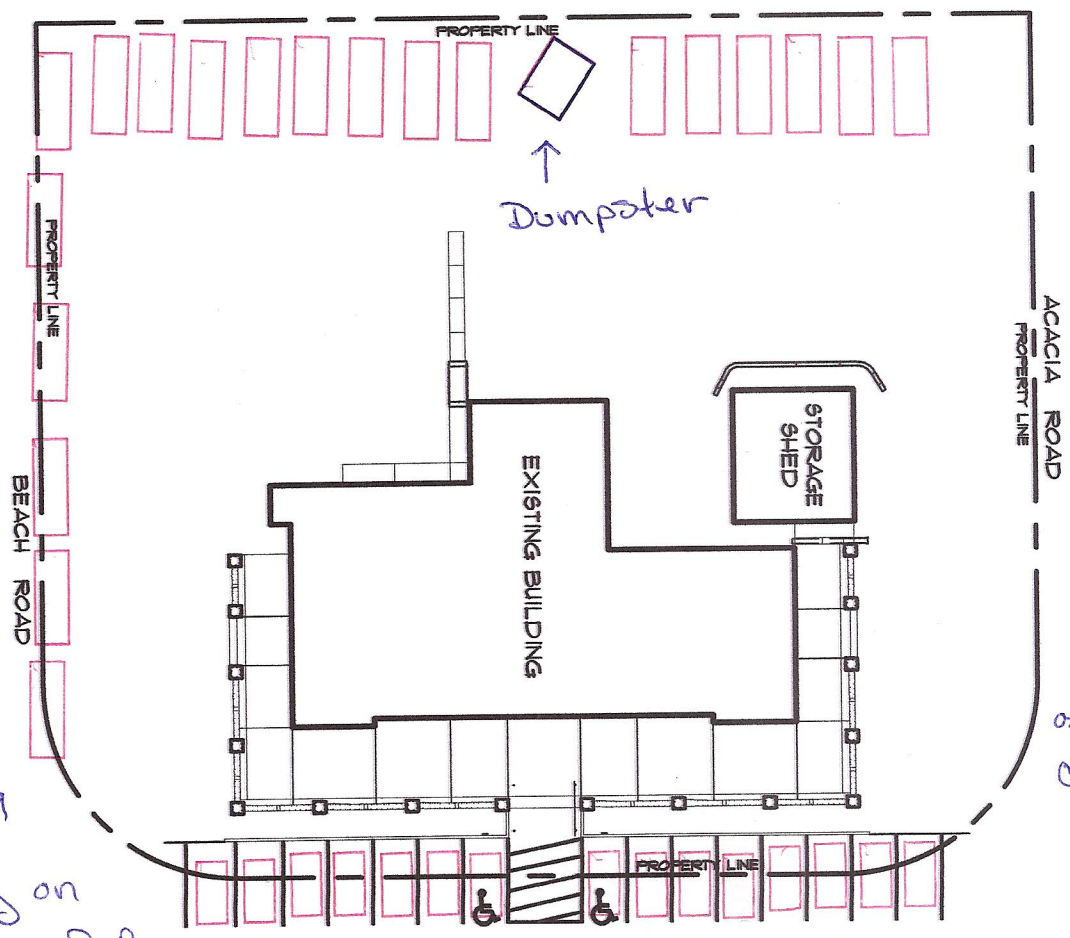

# Clubhouse Parking

W3730 Clubhouse Drive - Lake Como, Wisconsin

## Lake Como Beach Clubhouse

Park on either side CLUB COURT

Parking on corner of Acacia + Clubhouse Dr.

Parking on the side of Beach Rd

CLUBHOUSE DRIVE Parking in Front

## SITE PLAN

NOT TO SCALE